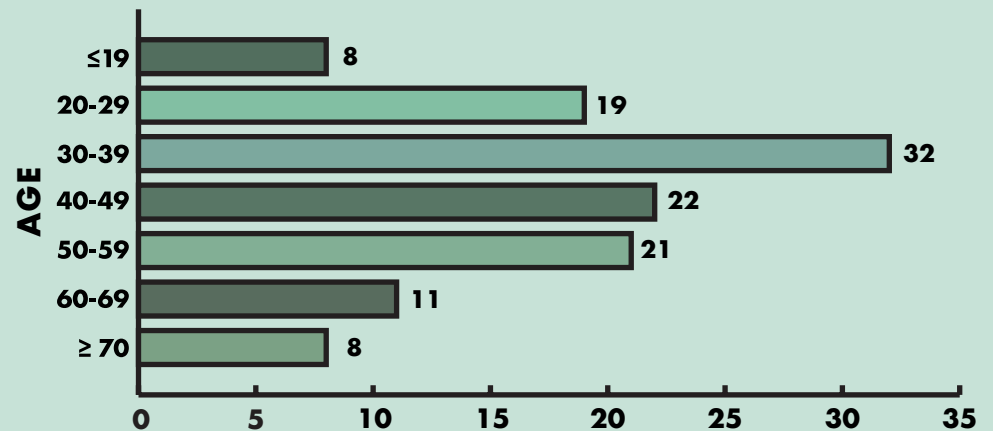

CITY OF LOWELL CORONAVIRUS REPORT

lowellma.gov/coronavirus

APRIL 2, 2020

TOTAL CASES IN LOWELL: 121
DEATHS IN LOWELL: 2
PATIENTS HOSPITALIZED: 13

DISTRIBUTION BY NEIGHBORHOOD

Acre	10	Lower Belvidere	6
Back Central	9	Lower Highlands	10
Belvidere	13	Pawtucketville	12
Centralville	15	Sacred Heart	12
Downtown	3	South Lowell	7
Highlands	24		

DISTRIBUTION BY SEX

DISTRIBUTION BY AGE

TOTAL CASES IN MIDDLESEX CTY: 1870

TOTAL CASES IN MASSACHUSETTS: 8966