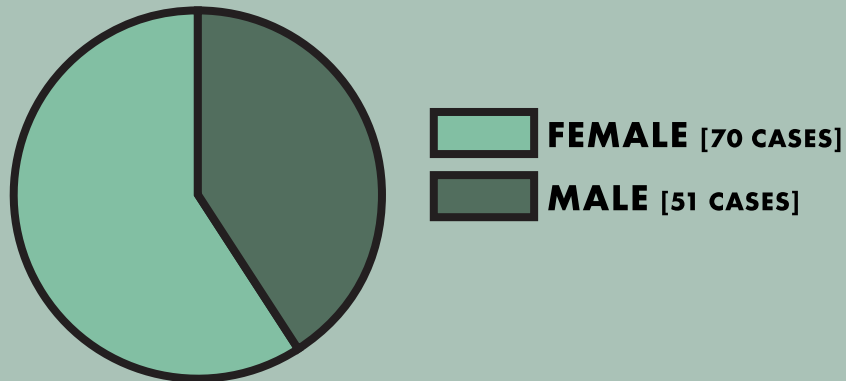

CITY OF LOWELL CORONAVIRUS REPORT

lowellma.gov/coronavirus

APRIL 2, 2020

TOTAL CASES IN LOWELL: 121
DEATHS IN LOWELL: 2
PATIENTS HOSPITALIZED: 13

DISTRIBUTION BY NEIGHBORHOOD

Acre	10	Lower Belvidere	6
Back Central	9	Lower Highlands	10
Belvidere	13	Pawtucketville	12
Centralville	15	Sacred Heart	12
Downtown	3	South Lowell	7
Highlands	24		

DISTRIBUTION BY SEX

DISTRIBUTION BY AGE

TOTAL CASES IN MIDDLESEX CTY: 1870

TOTAL CASES IN MASSACHUSETTS: 8966