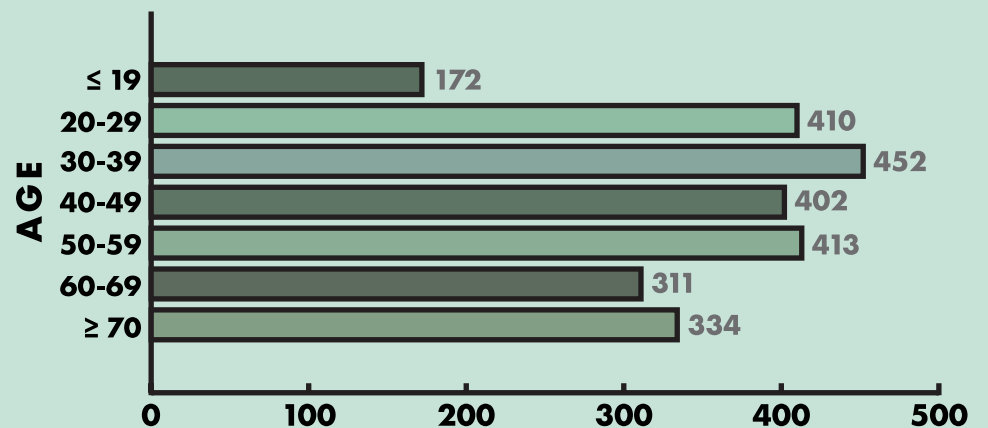

DISTRIBUTION BY AGE

Information above is current as of 8:00 am on 5/22/2020. Data for this report is based on information available to the Lowell Health Department at a single point in time. Case counts and individual data points change throughout the day as new cases are added, data cleaning occurs (i.e. removal of duplicate reports), and updated demographic information is obtained.