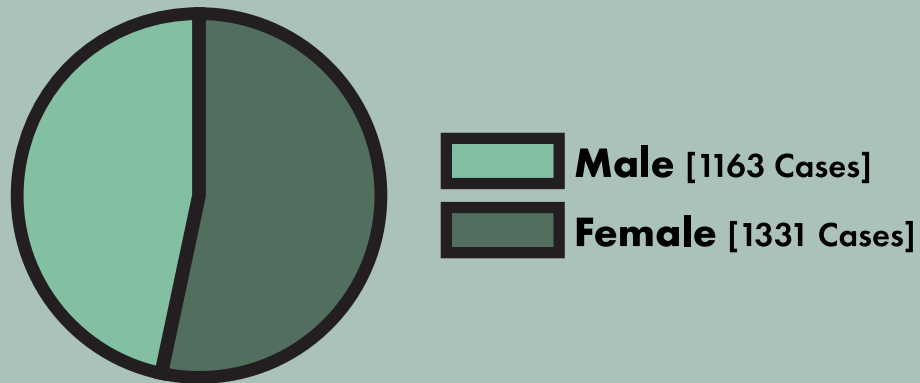

DISTRIBUTION BY GENDER