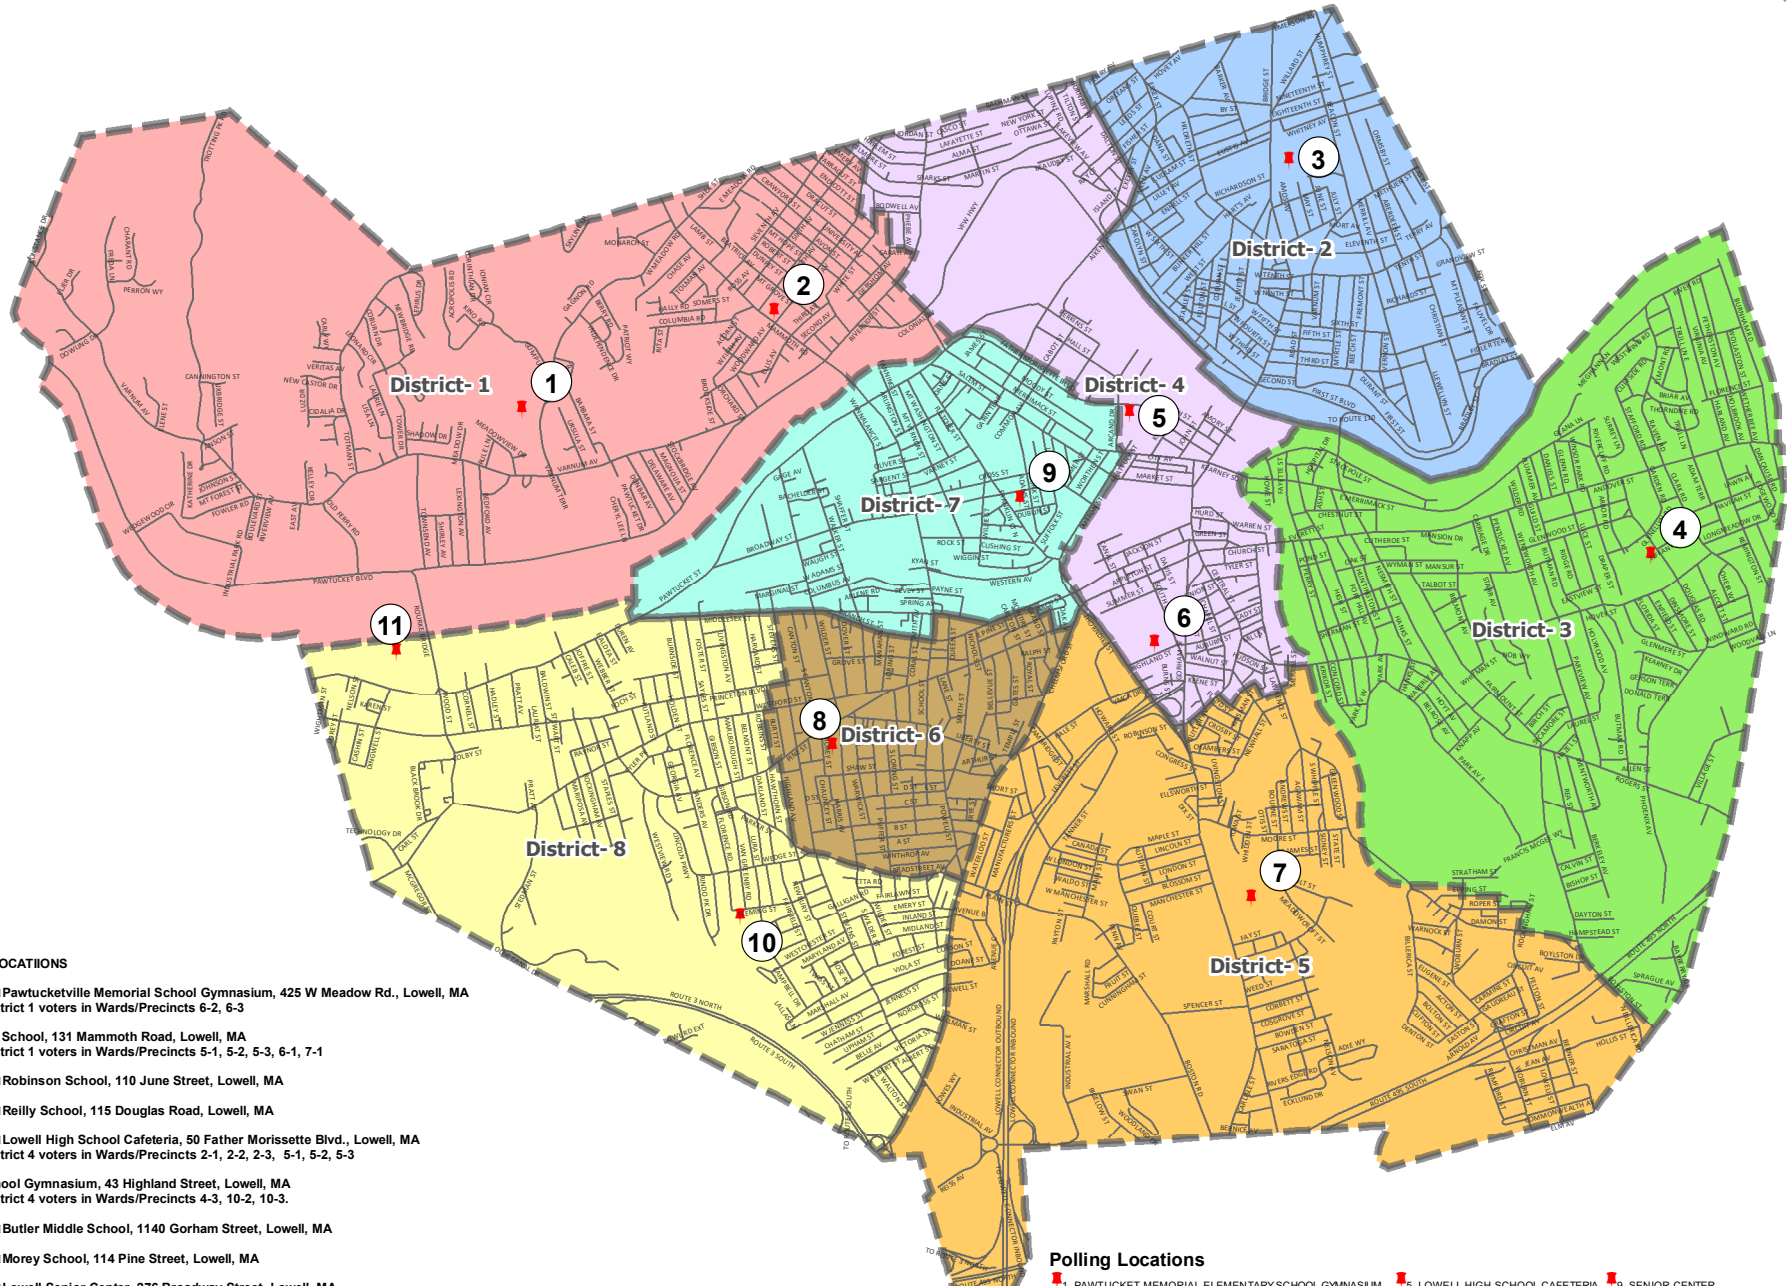

City of Lowell Election Polling Locations

POLLING LOCATIONS

District 1: □Pawtucketville Memorial School Gymnasium, 425 W Meadow Rd., Lowell, MA
Serving District 1 voters in Wards/Precincts 6-2, 6-3
and
McAvinnue School, 131 Mammoth Road, Lowell, MA
Serving District 1 voters in Wards/Precincts 5-1, 5-2, 5-3, 6-1, 7-1

District 2: □Robinson School, 110 June Street, Lowell, MA

District 3: □Reilly School, 115 Douglas Road, Lowell, MA

District 4: □Lowell High School Cafeteria, 50 Father Morissette Blvd., Lowell, MA
Serving District 4 voters in Wards/Precincts 2-1, 2-2, 2-3, 5-1, 5-2, 5-3
and
Rogers School Gymnasium, 43 Highland Street, Lowell, MA
Serving District 4 voters in Wards/Precincts 4-3, 10-2, 10-3.

District 5: □Butler Middle School, 1140 Gorham Street, Lowell, MA

District 6: □Morey School, 114 Pine Street, Lowell, MA

District 7: □Lowell Senior Center, 276 Broadway Street, Lowell, MA

District 8: □James Daley School, 150 Fleming Street, Lowell, MA
Serving District 8 voters in Wards/Precincts 8-2, 8-3
and

All Polling locations are open from 7:00 A.M. to 8:00 P.M.
during Presidential Elections,
State Elections/Primaries, and City Elections/Primaries.

Map Updated October 5, 2021

Polling Locations

- 1- PAWTUCKET MEMORIAL ELEMENTARY SCHOOL GYMNASIUM
- 2- MC AVINNUE SCHOOL
- 3- ROBINSON SCHOOL
- 4- REILLY SCHOOL
- 5- LOWELL HIGH SCHOOL CAFETERIA
- 6- ROGERS SCHOOL GYMNASIUM
- 7- BUTLER MIDDLE SCHOOL
- 8- MOREY SCHOOL
- 9- SENIOR CENTER
- 10- JAMES DALEY SCHOOL
- 11- COLLEGIATE CHARTER SCHOOL OF LOWELL