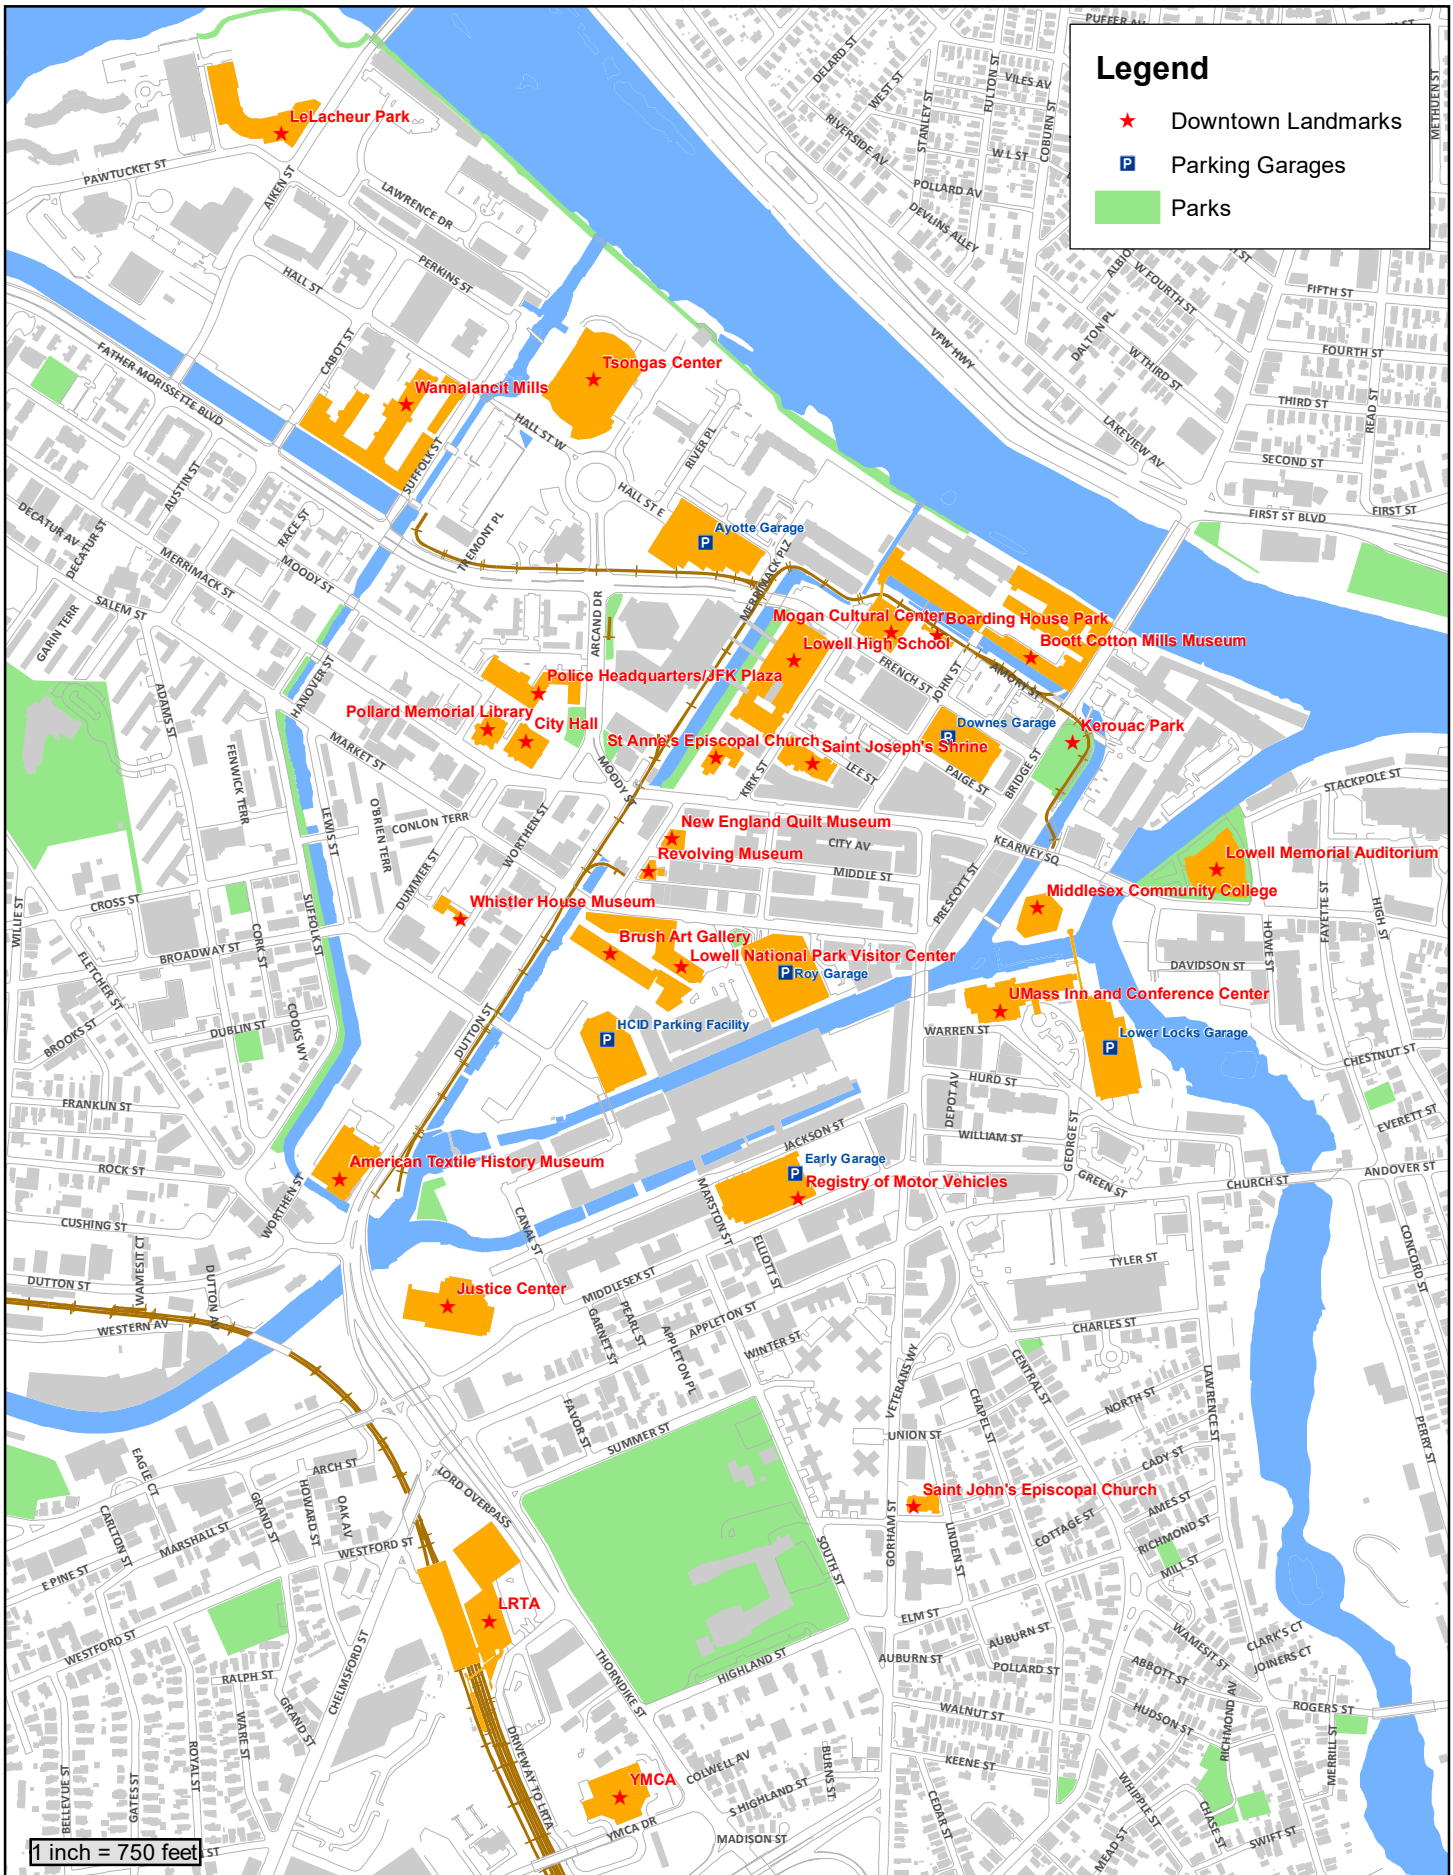

City of Lowell Downtown Area

Legend

- ★ Downtown Landmarks
- P Parking Garages
- Parks

1 inch = 750 feet