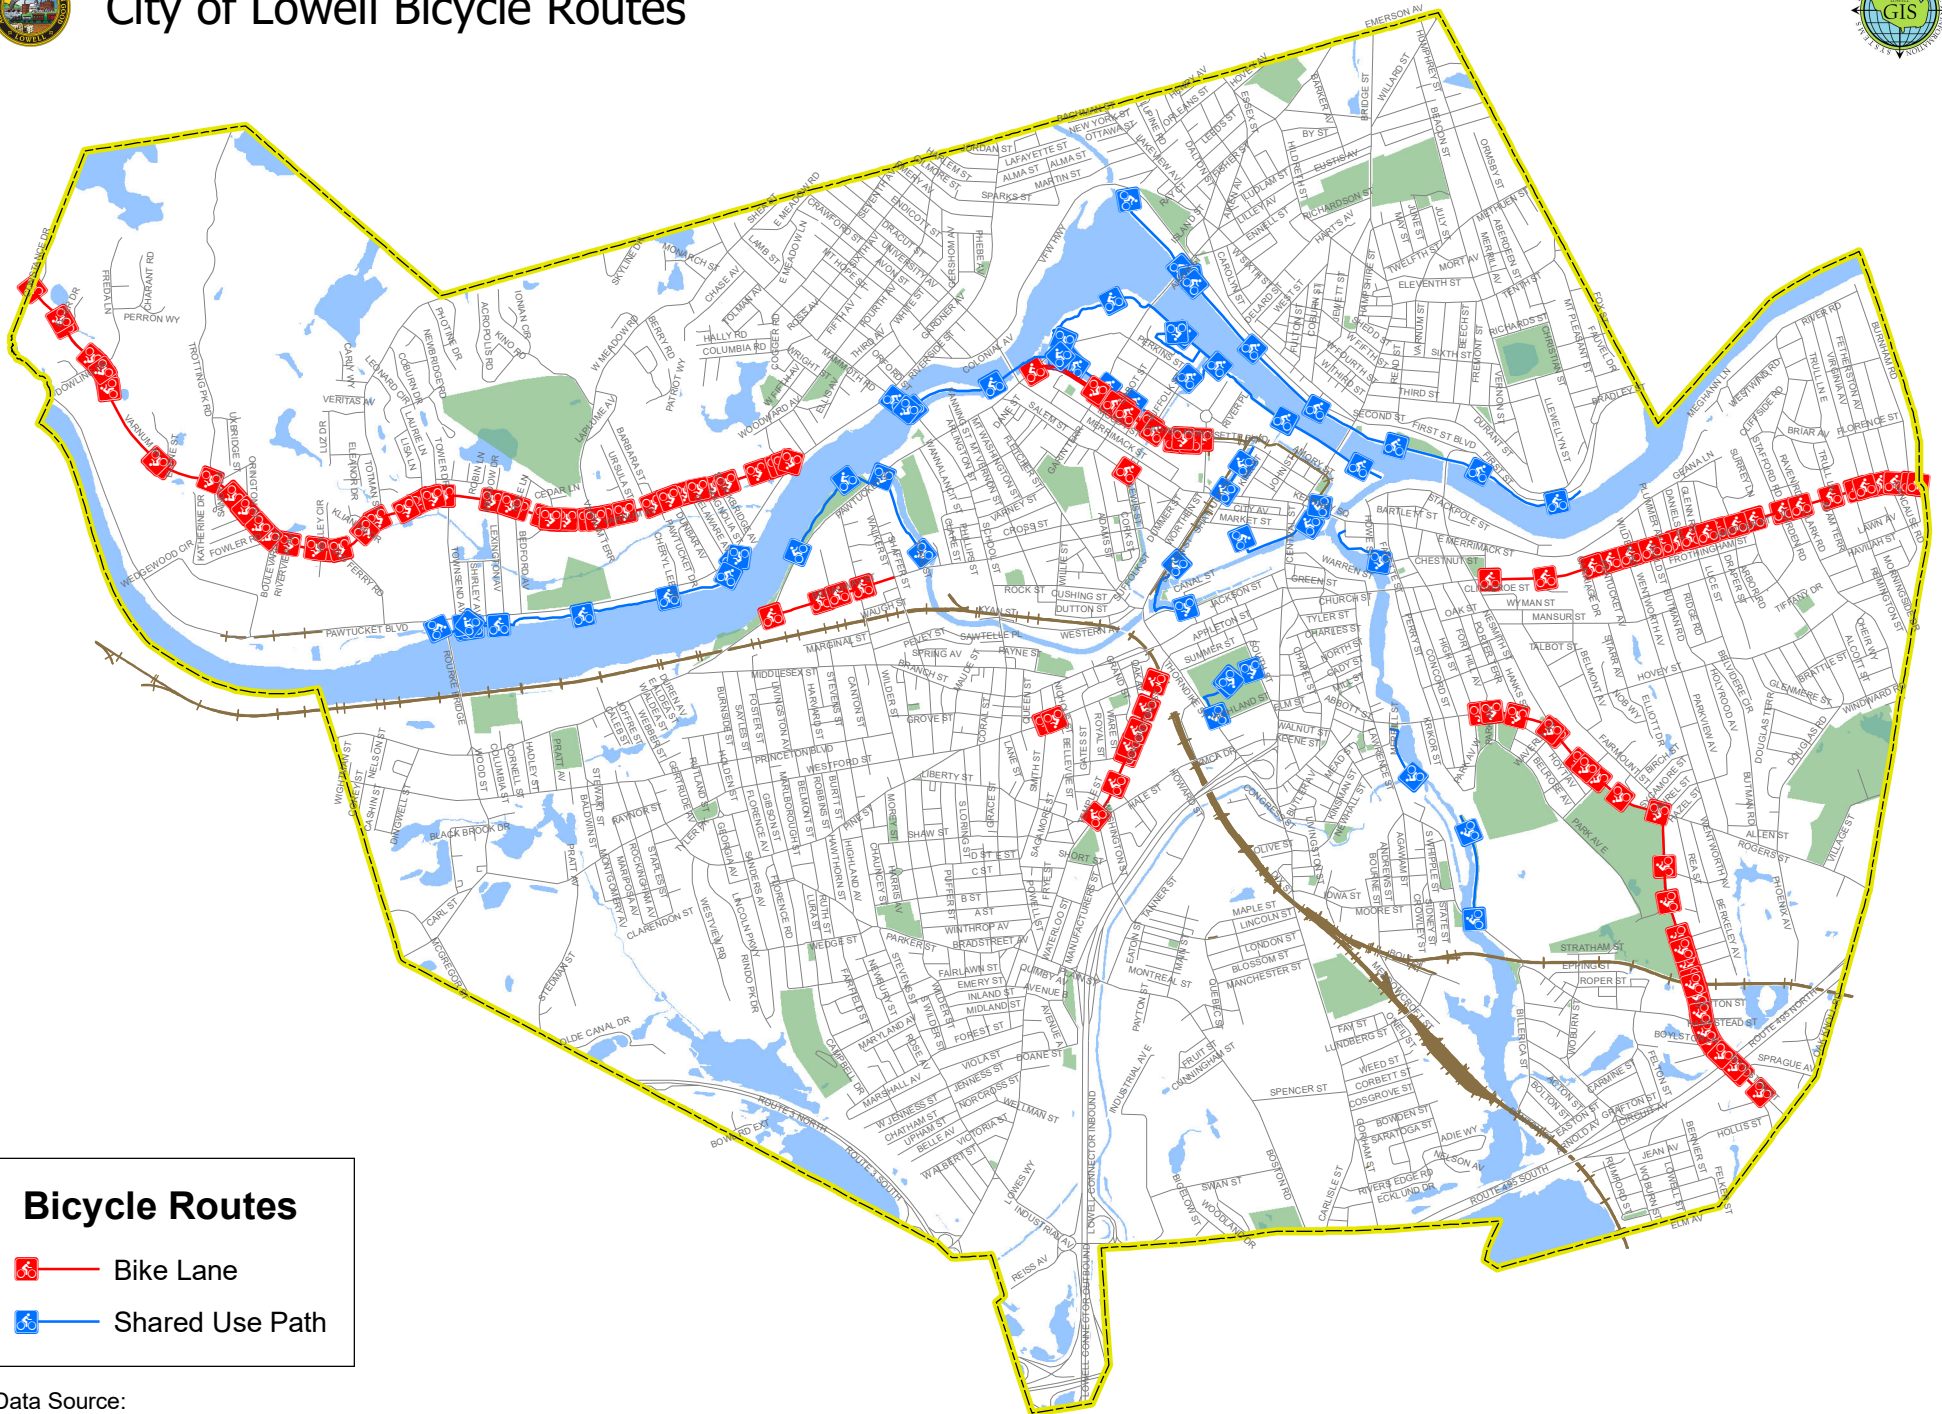

# City of Lowell Bicycle Routes

## Bicycle Routes

-  Bike Lane
-  Shared Use Path

Data Source:  
 Massachusetts Department of Transportation Office of Transportation Planning, Department of Conservation and Recreation  
 Open Street Map, MassGIS 2023