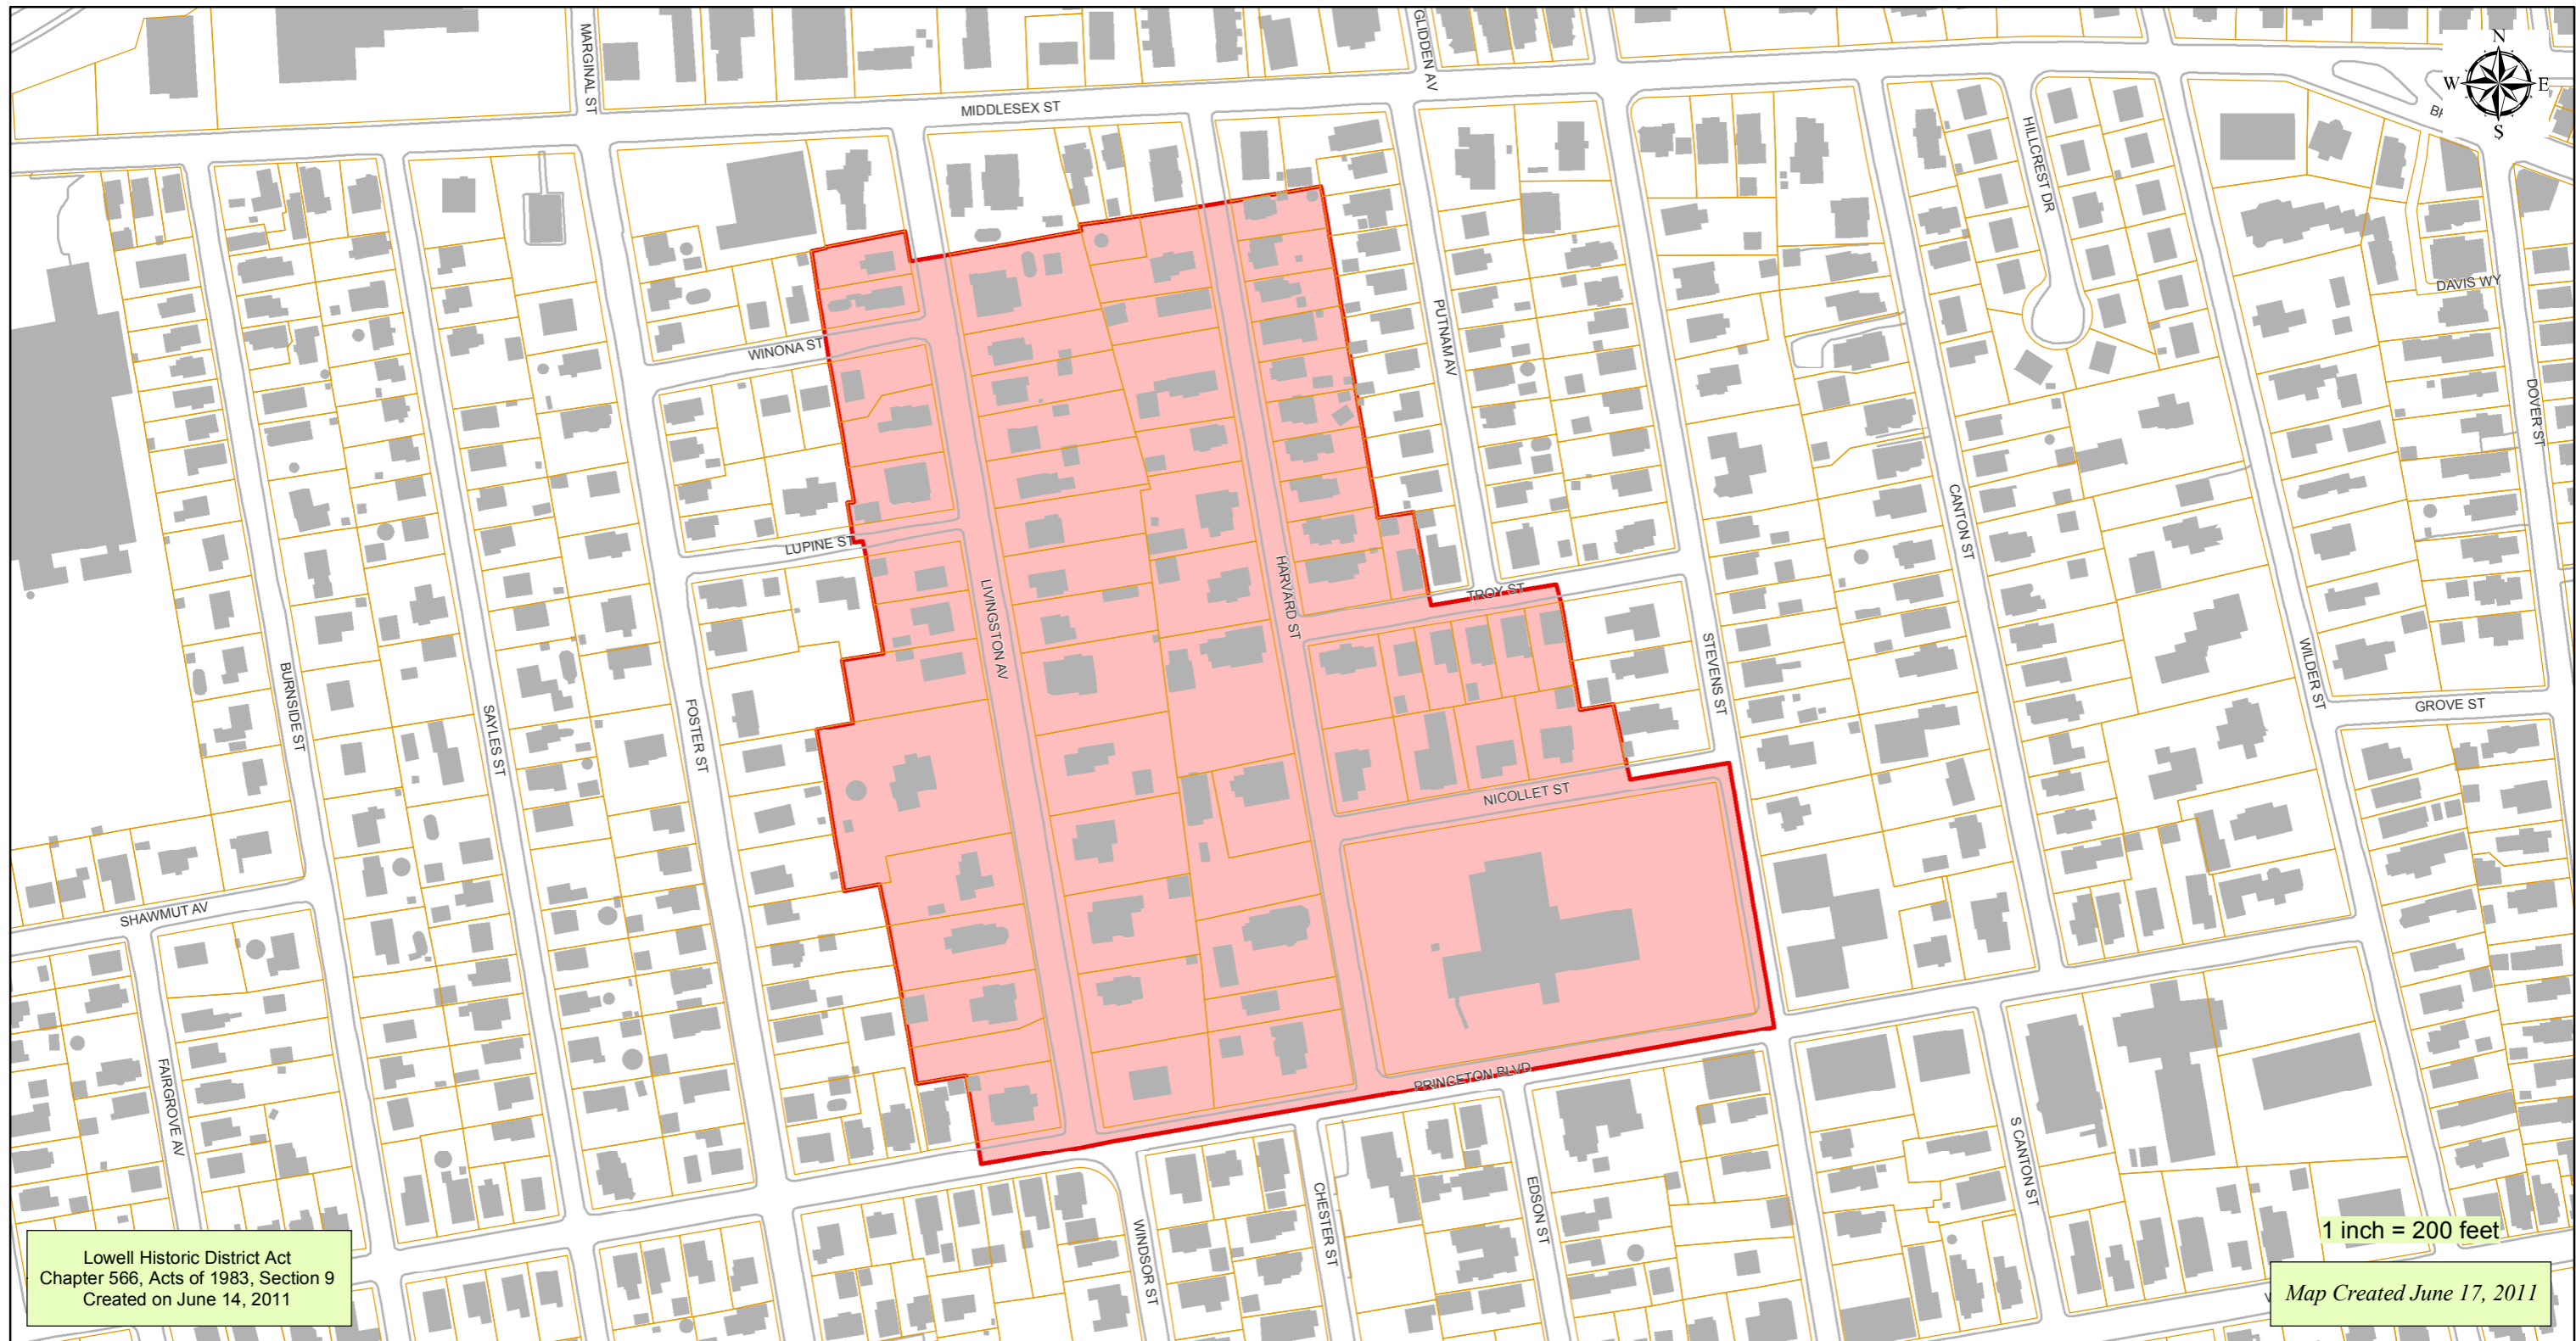

Livingston-Harvard Neighborhood District

Lowell Historic District Act
Chapter 566, Acts of 1983, Section 9
Created on June 14, 2011

1 inch = 200 feet
Map Created June 17, 2011